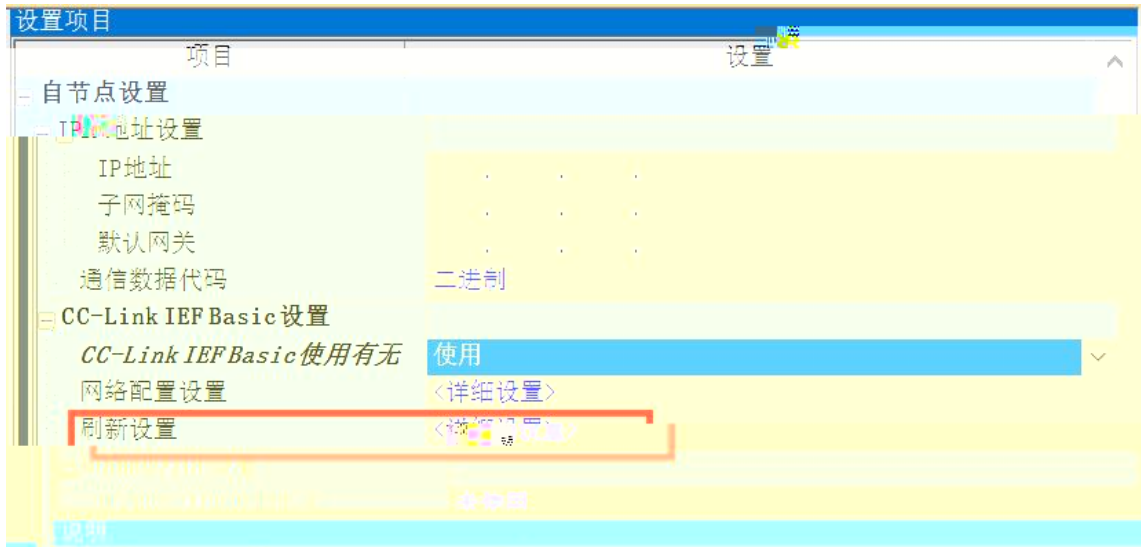

5U

CPU

/FX5UCPU/

/

PLC

CC-Link IE Field Basic[®] "y" €-1 Ø P # Yhi %

CC-Link IE Field Basic

64