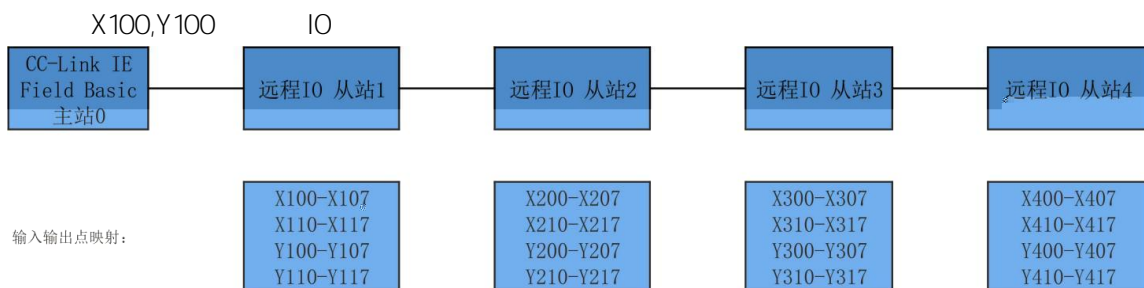

CC-Link IE Field Basic

64

64DI 64DO