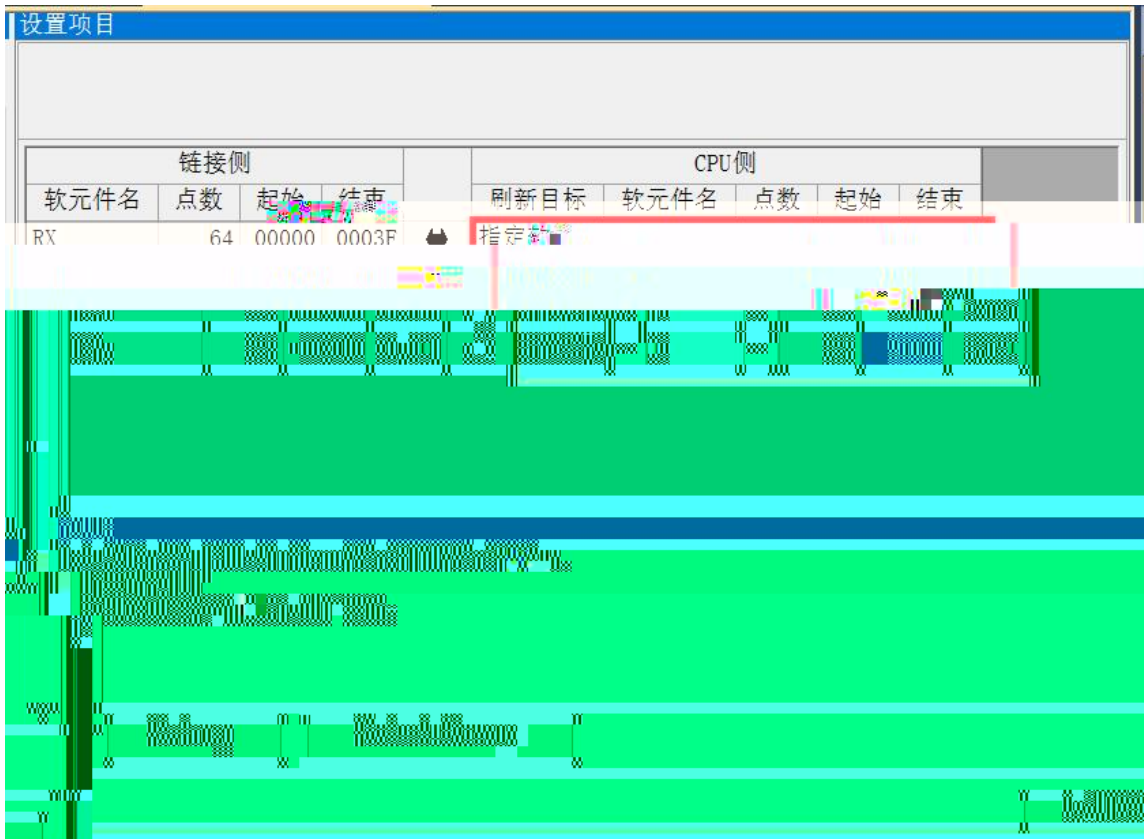

5U

CPU

/FX5UCPU/

/

PLC

CC-Link IE Field Basic[®] "y" €-1 Ø P # Yhi %

CC-Link IE Field Basic

64