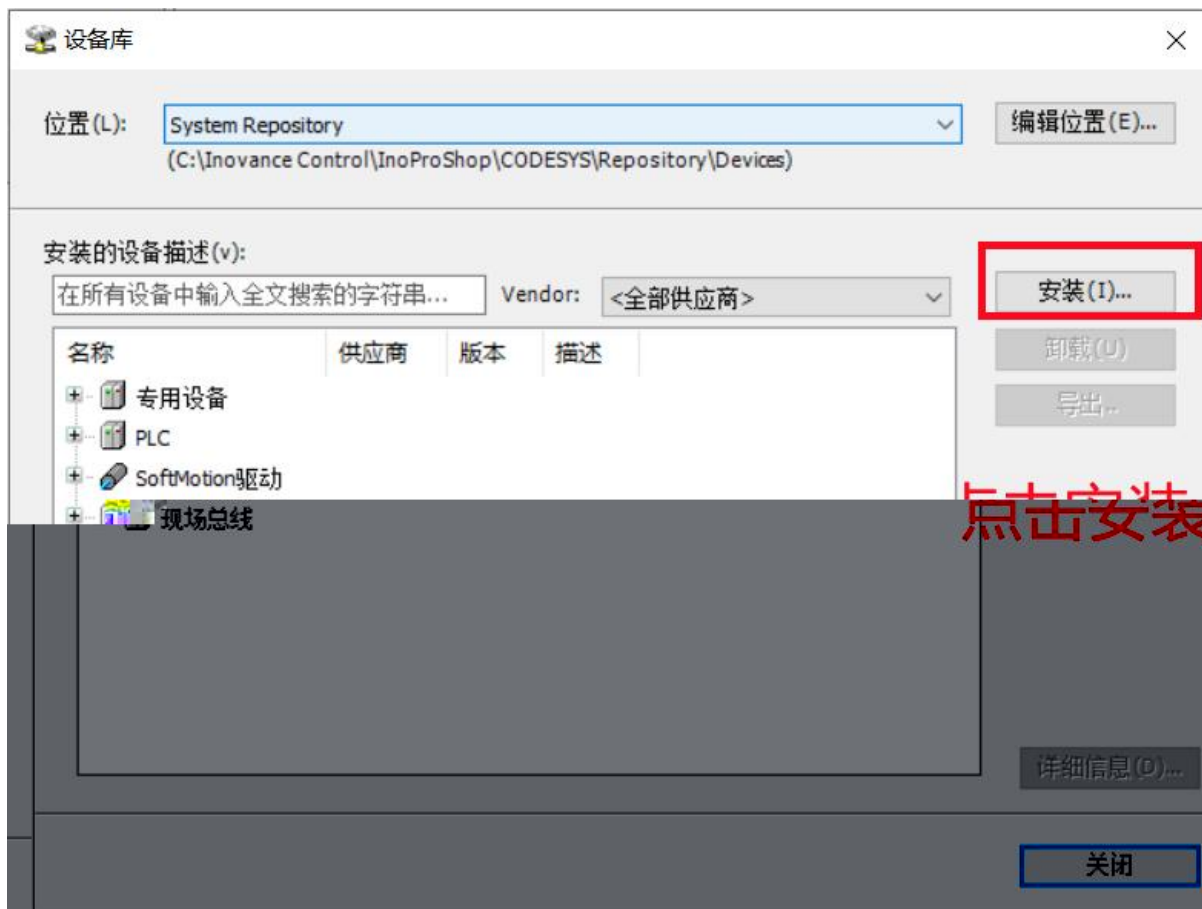

1. InoProShop(V1.5.2)

2.