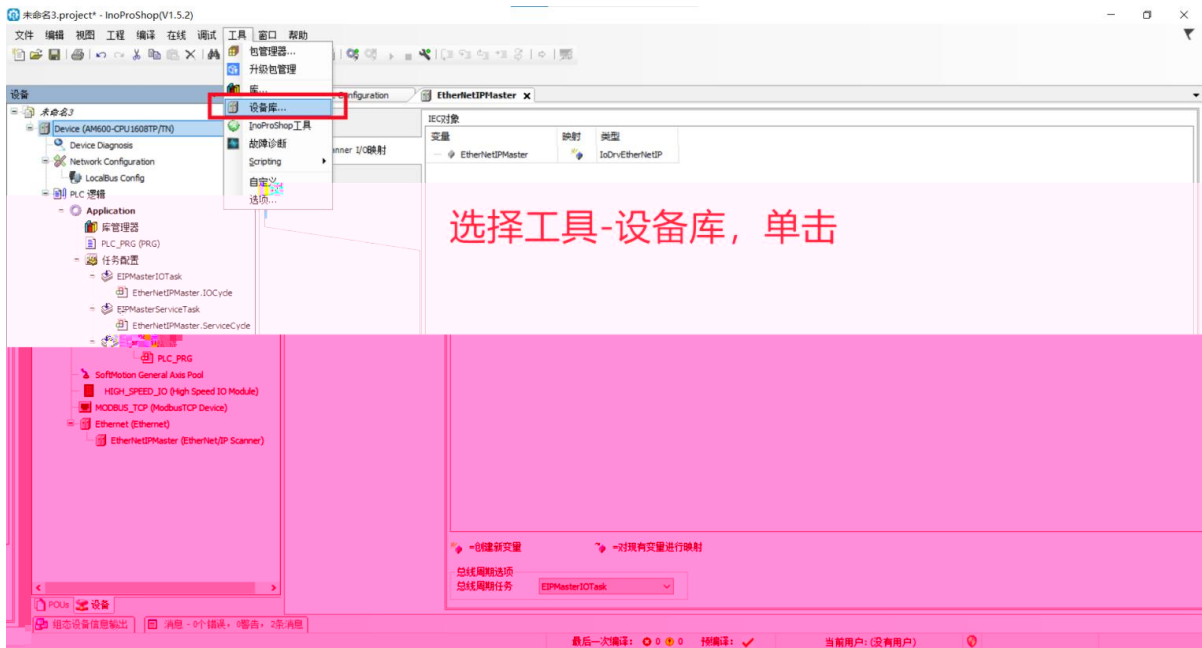

1. InoProShop(V1.5.2)