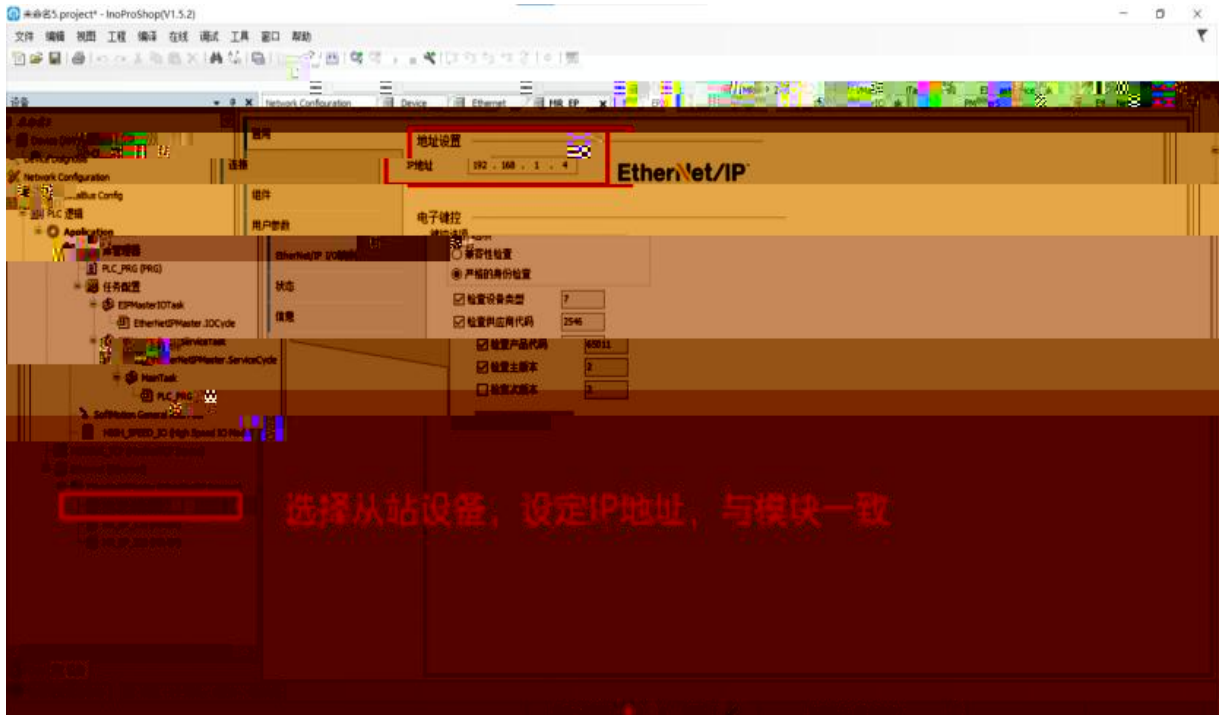

IP

MR1616x-EP

16

16

EIP Byte

Point to Point connection RPI 10-30

Input Data Output Data 1 =8

	MR080X- EP	MR1616X- EP	MR1600X- EP	MR3200X- EP	MRO016X- EP	MRO032X- EP
Input Data	1	2	2	4	0	0
Output Data	1	2	-	-	2	4
	Exclusive owner		Input Only		Exclusive owner	