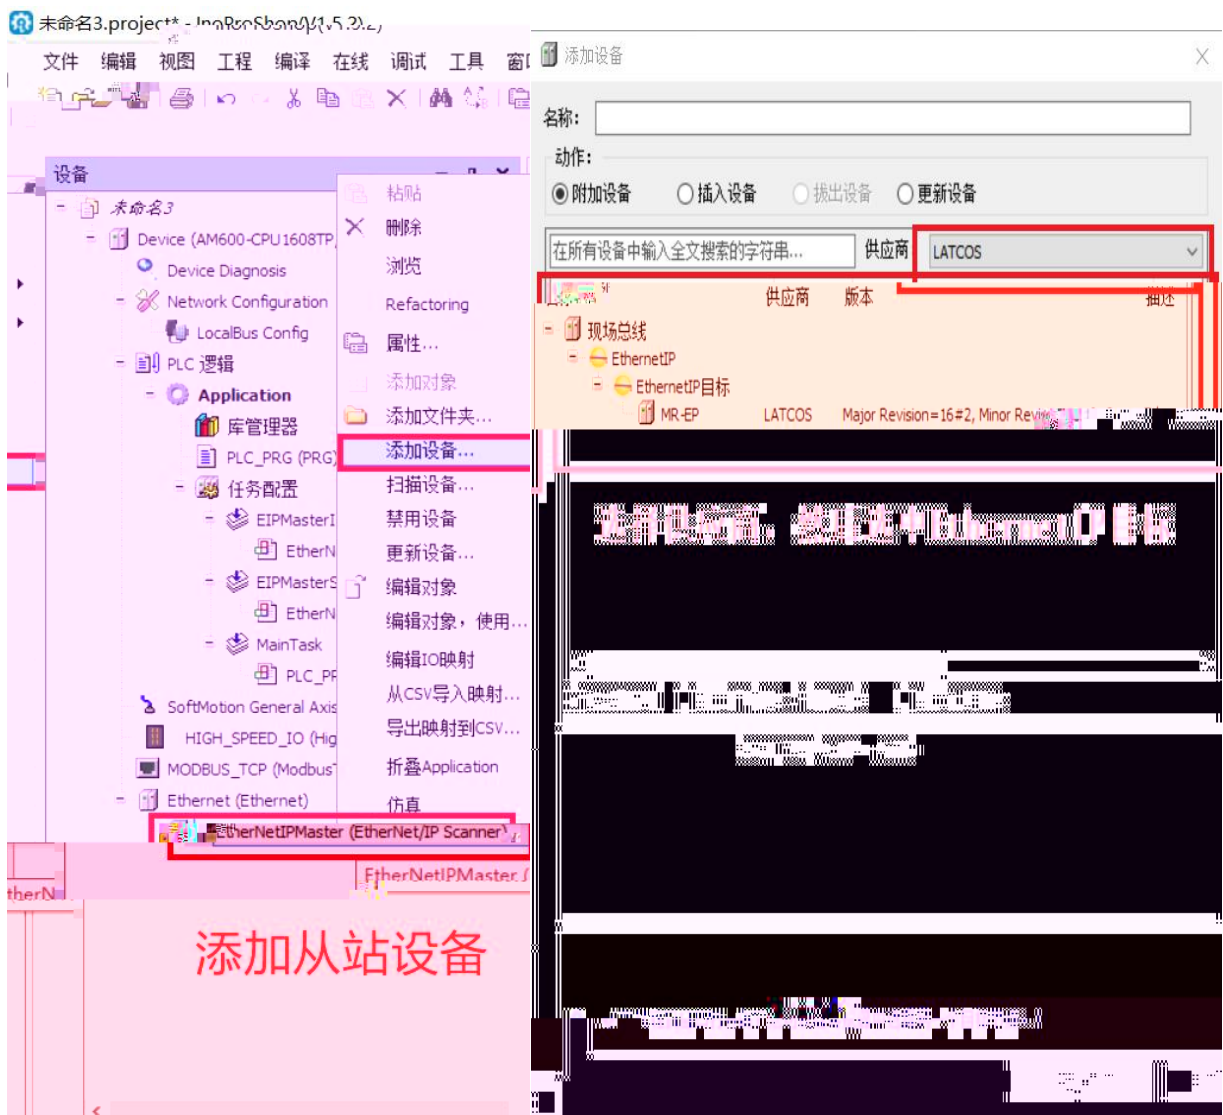

IP

MR1616x-EP

16

16

EIP Byte

Point to Point connection RPI 10-30

Input Data Output Data 1 =8

	MR080X- EP	MR1616X- EP	MR1600X- EP	MR3200X- EP	MRO016X- EP	MRO032X- EP
Input Data	1	2	2	4	0	0
Output Data	1	2	-	-	2	4
	Exclusive owner		Input Only		Exclusive owner	